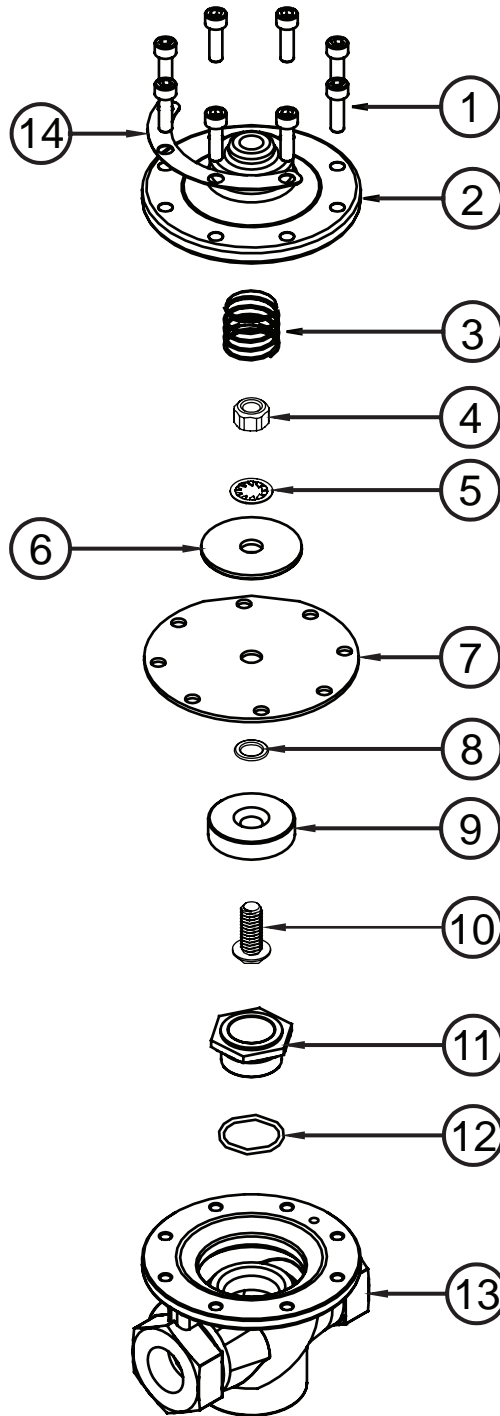

MODEL 12-PV-ACL-2

1/2" ACCELERATOR PILOT, 2-WAY

Used on 1-1/4" - 10" ZW205E OR ZW209E

ITEM NO.	ITEM NUMBER	DESCRIPTION	QUANTITY
1	3707-11C	SS CAP SCREW, 10-32-5/8	8
2	PV-ACL-A-1	ACCEL PILOT BELL	1
3	PV-ACL-33	ACCEL PILOT SPRING	1
4	PV-PRD-9	ACV PILOT STEM NUT	1
5	PV-PRD-14	ACV PILOT STEM LOCK WASHER	1
6	PV-RLF-14	STEM WASHER	1
7	PV-PRD-43	ACV PILOT DIAPHRAGM	1
8	011N	O-RING, NSF	1
9	PV-RLF-340	PLUNGER WITH MOLDED RUBBER	1
10	PV-ACL-11	SCREW, 5/16-18X3/4 BUTTON SKT HD	1
11	PV-RLF-18	SEAT	1
12	WK-019N	O-RING	1
13	PV-RLF1-1	1/2" BODY	1
14	TPV-ACL	TAG, ACCELERATOR PILOT	1

★
★
★
★

REPAIR KITS

REPAIR KIT 12-PV-ACL-2 MODEL
REPAIR KIT, 1/2" & 3/4" ACCELERATOR PILOT, 2-WAY

DESCRIPTION	QTY.	ITEM
ACCELERATOR PILOT SPRING	1	PV-ACL-33
ACV PILOT DIAPHRAGM	1	PV-PRD-43
O-RING	1	011N
PLUNGER WITH MOLDED RUBBER	1	PV-RLF-340

★ REPAIR KIT ITEMS (ALL ★ ITEMS IN KIT)