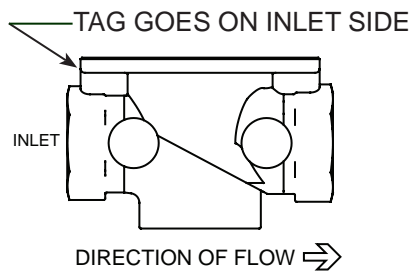

MODEL 12-PV-ACL-2

1/2" ACCELERATOR PILOT, 2-WAY

Used on 1-1/4" - 10" ZW205E OR ZW209E

ITEM NO.	ITEM NUMBER	DESCRIPTION	QUANTITY
1	3707-11C	SS CAP SCREW, 10-32-5/8	8
2	PV-ACL-A-1	ACCEL PILOT BELL	1
3	PV-ACL-33	ACCEL PILOT SPRING	1
4	PV-PRD-9	ACV PILOT STEM NUT	1
5	PV-PRD-14	ACV PILOT STEM LOCK WASHER	1
6	PV-RLF-14	STEM WASHER	1
7	PV-PRD-43	ACV PILOT DIAPHRAGM	1
8	011N	O-RING, NSF	1
9	PV-RLF-340	PLUNGER WITH MOLDED RUBBER	1
10	PV-ACL-11	SCREW, 5/16-18X3/4 BUTTON SKT HD	1
11	PV-RLF-18	SEAT	1
12	WK-019N	O-RING	1
13	PV-RLF1-1	1/2" BODY	1
14	TPV-ACL	TAG, ACCELERATOR PILOT	1

★
★
★
★

REPAIR KITS

REPAIR KIT 12-PV-ACL-2 MODEL
REPAIR KIT, 1/2" & 3/4" ACCELERATOR PILOT, 2-WAY

DESCRIPTION	QTY.	ITEM
ACCELERATOR PILOT SPRING	1	PV-ACL-33
ACV PILOT DIAPHRAGM	1	PV-PRD-43
O-RING	1	011N
PLUNGER WITH MOLDED RUBBER	1	PV-RLF-340