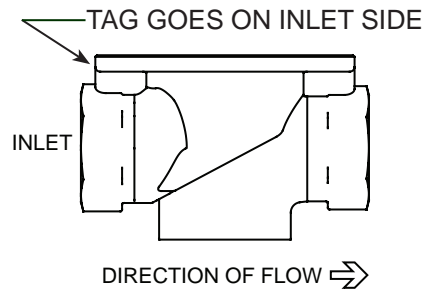

MODEL 12-PV-ACL-3

1/2" ACCELERATOR PILOT, 3-WAY

Used on 4" - 10" ZW206, 8" - 10" ZW204

ITEM NO.	ITEM NUMBER	DESCRIPTION	QUANTITY
1	3707-11C	SS CAP SCREW, 10-32-5/8	9
2	PV-ACL-A-1	ACCEL PILOT BELL	1
3	PV-ACL-33	ACCEL PILOT SPRING	1
4	PV-PRD-9	ACV PILOT STEM NUT	1
5	PV-PRD-14	ACV PILOT STEM LOCK WASHER	1
6	PV-RLF-14	STEM WASHER	2
7	PV-PRD-43	ACV PILOT DIAPHRAGM	1
8	011N	O-RING, NSF	1
9	PV-RLF-18	SEAT	1
10	WK-019N	O-RING	1
11	PV-ACL1-1	1/2" BODY MACH	1
12	PV-ACL-5	STEM	1
13	PV-ACL-340	PLUNGER ASSY.	1
14	008N	O-RING	1
15	PV-ACL-31	WASHER STEM GUIDE	1
16	118N	O-RING	1
17	PV-ACL-18	MAIN CAP/SEAT	1
18	TPV-ACL	TAG, ACCELERATOR PILOT	1

★
★
★
★
★
★

REPAIR KITS

REPAIR KIT 12-PV-ACL-3 MODEL
REPAIR KIT, 1/2" & 3/4" ACCELERATOR PILOT, 3-WAY

DESCRIPTION	QTY.	ITEM
ACCELERATOR PILOT SPRING	1	PV-ACL-33
ACV PILOT DIAPHRAGM	1	PV-PRD-43
O-RING	1	011N
O-RING	1	118N
O-RING	1	008N
PLUNGER WITH MOLDED RUBBER	1	PV-ACL-340