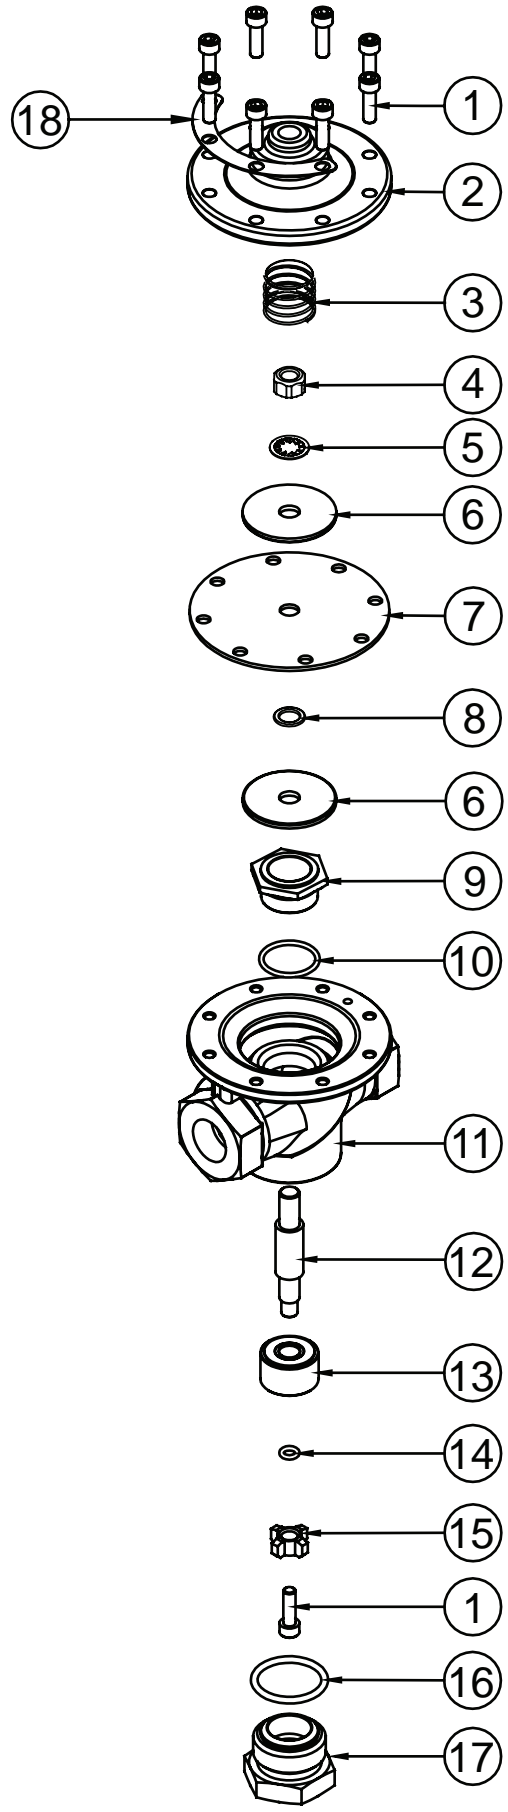

MODEL 12-PV-ACL-3

1/2" ACCELERATOR PILOT, 3-WAY

Used on 4" - 10" ZW206, 8" - 10" ZW204

ITEM NO.	ITEM NUMBER	DESCRIPTION	QUANTITY
1	3707-11C	SS CAP SCREW, 10-32-5/8	9
2	PV-ACL-A-1	ACCEL PILOT BELL	1
3	PV-ACL-33	ACCEL PILOT SPRING	1
4	PV-PRD-9	ACV PILOT STEM NUT	1
5	PV-PRD-14	ACV PILOT STEM LOCK WASHER	1
6	PV-RLF-14	STEM WASHER	2
7	PV-PRD-43	ACV PILOT DIAPHRAGM	1
8	011N	O-RING, NSF	1
9	PV-RLF-18	SEAT	1
10	WK-019N	O-RING	1
11	PV-ACL1-1	1/2" BODY MACH	1
12	PV-ACL-5	STEM	1
13	PV-ACL-340	PLUNGER ASSY.	1
14	008N	O-RING	1
15	PV-ACL-31	WASHER STEM GUIDE	1
16	118N	O-RING	1
17	PV-ACL-18	MAIN CAP/SEAT	1
18	TPV-ACL	TAG, ACCELERATOR PILOT	1

★
★
★
★
★
★

REPAIR KITS

REPAIR KIT 12-PV-ACL-3 MODEL
REPAIR KIT, 1/2" & 3/4" ACCELERATOR PILOT, 3-WAY

DESCRIPTION	QTY.	ITEM
ACCELERATOR PILOT SPRING	1	PV-ACL-33
ACV PILOT DIAPHRAGM	1	PV-PRD-43
O-RING	1	011N
O-RING	1	118N
O-RING	1	008N
PLUNGER WITH MOLDED RUBBER	1	PV-ACL-340

★ REPAIR KIT ITEMS (ALL ★ ITEMS IN KIT)