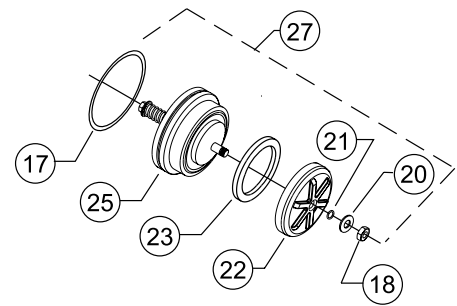

### Backflow Preventers 2-1/2" and 3"

Item Number	Description	2-1/2"	3"
1	GATE VALVE, NRS	212-48	3-48
	GATE VALVE, OS&Y	212-48OSY	3-48OSY
	GATE VALVE, OS&Y (F&G)	212-48OSYGXF	3-48OSYGXF
2	BOLT, FLANGE	558-11D	558-11D
3	NUT, FLANGE	558-9	558-9
4	GASKET, FLANGE	557-13	558-13
5	O-RING, CONTROL UNIT	032N	032N
6	RELIEF VALVE ASSY	3707-CU-XL	3707-CU-XL
7	BOLT, RELIEF VALVE	554-11A	554-11A
8	SEAT RETAINER #2	3507-14G	3507-14G
9	SEAT RETAINER #1	3507-14F	3507-14F
10	COVER	3507-3C	3507-3C
11	COVER RETAINER ASSY	5-23	5-23
12	BULKHEAD FITTING ASSY	BHF1CXL-100	BHF1CXL-100
13	BALL VALVE	12-850XL	12-850XL
14	COUPLING	12-51	12-51
15	NIPPLE, LONG	558-21B	558-21B
16	PLUG	558-7	558-7
17	O-RING	245N	245N
18	NUT, POPPET RETAINER	3507-9	3507-9
19	HANDLE, #1 POPPET ASSY	3507-14E	3507-14E
20	WASHER	3507-14D	3507-14D
21	O-RING	WK-111N	WK-111N
22	POPPET RETAINER	3507-14	3507-14
23	SEAL RING	3507-12	3507-12
24	SEAT ASSEMBLY, #1 POPPET	3707-180	3707-180
25	SEAT ASSEMBLY, #2 POPPET	3507-180A	3507-180A
26	#1 CHECK ASSEMBLY	3707-300	3707-300
27	#2 CHECK ASSEMBLY	3507-300A	3507-300A
28	BULKHEAD FITTING ASSY	BHF1BXL-100	BHF1BXL-100
29	SENSING TUBE FITTING, CU COVER	5758A-36	5758A-36
30	SENSING TUBE FITTING, BODY	3709-29	3709-29
31	SENSING TUBE	3707-36	3707-36
32	BALL VALVE	12-850MXL	12-850MXL
33	BULKHEAD FITTING, GASKET	BHF1-13	BHF1-13
34	GASKET, COVER RETAINER	5-23-13	5-23-13

### Repair Kit

**RK212-350**

**Size 2-1/2, 3"**

Part Number	Qty.	Description
3507-12	2	SEAL RING
245N	2	O-RING
WK-111N	2	O-RING

## Parts Drawing

#1 CHECK ASSEMBLY  
(375 & 475 2 1/2" & 3")

#2 CHECK ASSEMBLY  
(375 & 475 2 1/2" & 3")

MODEL 375  
(2 1/2"-3")

### Repair Kit, Rubber

**RK212-375R**      **RK8-375R**  
 Size 2-1/2"-6"      Size 8" and 10"

Item Number	Description	Qty.	Part Number	Part Number
6	SEAL RING	1	3707-12	3711-12
4	DIAPHRAGM	1	3707-43	3711-43
2	O-RING	1	222N	227N
11	O-RING	1	032N	146N
14	O-RING	1	032N	142N