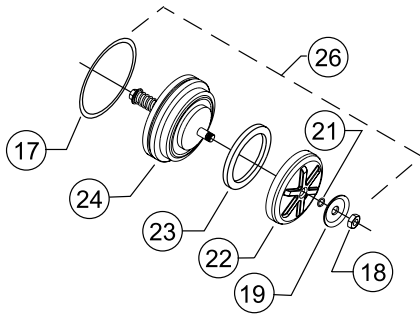

### Backflow Preventers 2-1/2" and 3"

Item Number	Description	2-1/2"	3"
1	GATE VALVE, NRS	212-48	3-48
	GATE VALVE, OS&Y	212-48OSY	3-48OSY
	GATE VALVE, OS&Y (F&G)	212-48OSYGXF	3-48OSYGXF
2	BOLT, FLANGE	558-11D	558-11D
3	NUT, FLANGE	558-9	558-9
4	GASKET, FLANGE	557-13	558-13
5	O-RING, CONTROL UNIT	032N	032N
6	RELIEF VALVE ASSY	3707-CU-XL	3707-CU-XL
7	BOLT, RELIEF VALVE	554-11A	554-11A
8	SEAT RETAINER #2	3507-14G	3507-14G
9	SEAT RETAINER #1	3507-14F	3507-14F
10	COVER	3507-3C	3507-3C
11	COVER RETAINER ASSY	5-23	5-23
12	BULKHEAD FITTING ASSY	BHF1CXL-100	BHF1CXL-100
13	BALL VALVE	12-850XL	12-850XL
14	COUPLING	12-51	12-51
15	NIPPLE, LONG	558-21B	558-21B
16	PLUG	558-7	558-7
17	O-RING	245N	245N
18	NUT, POPPET RETAINER	3507-9	3507-9
19	HANDLE, #1 POPPET ASSY	3507-14E	3507-14E
20	WASHER	3507-14D	3507-14D
21	O-RING	WK-111N	WK-111N
22	POPPET RETAINER	3507-14	3507-14
23	SEAL RING	3507-12	3507-12
24	SEAT ASSEMBLY, #1 POPPET	3707-180	3707-180
25	SEAT ASSEMBLY, #2 POPPET	3507-180A	3507-180A
26	#1 CHECK ASSEMBLY	3707-300	3707-300
27	#2 CHECK ASSEMBLY	3507-300A	3507-300A
28	BULKHEAD FITTING ASSY	BHF1BXL-100	BHF1BXL-100
29	SENSING TUBE FITTING, CU COVER	5758A-36	5758A-36
30	SENSING TUBE FITTING, BODY	3709-29	3709-29
31	SENSING TUBE	3707-36	3707-36
32	BALL VALVE	12-850MXL	12-850MXL
33	BULKHEAD FITTING, GASKET	BHF1-13	BHF1-13
34	GASKET, COVER RETAINER	5-23-13	5-23-13

### Repair Kit

**RK212-350**

**Size 2-1/2, 3"**

Part Number	Qty.	Description
3507-12	2	SEAL RING
245N	2	O-RING
WK-111N	2	O-RING

## Parts Drawing

#1 CHECK ASSEMBLY  
(375 & 475 2 1/2" & 3")

#2 CHECK ASSEMBLY  
(375 & 475 2 1/2" & 3")

MODEL 375  
(2 1/2"-3")

### Repair Kit, Rubber

**RK212-375R**      **RK8-375R**  
 Size 2-1/2"-6"      Size 8" and 10"

Item Number	Description	Qty.	Part Number	Part Number
6	SEAL RING	1	3707-12	3711-12
4	DIAPHRAGM	1	3707-43	3711-43
2	O-RING	1	222N	227N
11	O-RING	1	032N	146N
14	O-RING	1	032N	142N