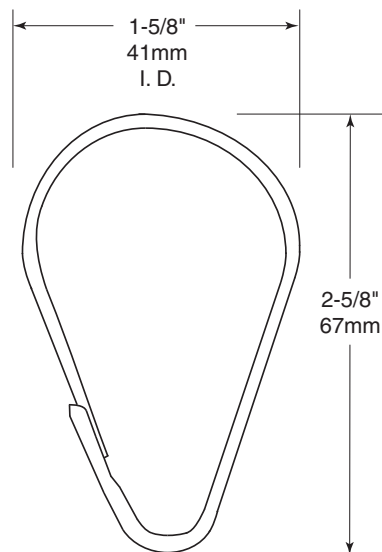

100-CH
Chrome-Plated Steel

100-CHSS
Stainless Steel

100-CHNR
Chrome-Plated Steel
with nylon rollers

CONSTRUCTION:

Type-304 0.109" (2mm) diameter stainless steel or chrome-plated

INSTALLATION:

Hooks snap open or come permanently open to allow placement on a 1" (25mm) or 1-1/4" (32mm) diameter shower curtain rods. Recommended for use with Gamco Models SR-100, SR-125.

Shower Curtain Hook shall be Model _____ (insert model number) of Gamco Commercial Restroom Accessories, A Division of Bobrick, Durant, OK