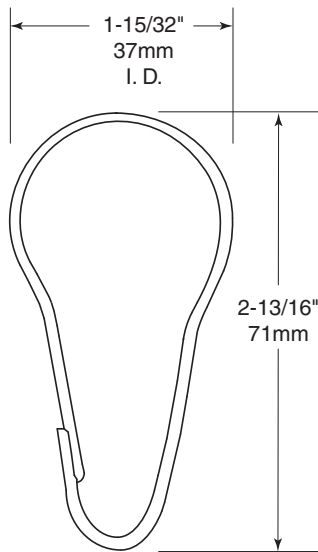

100-CH
Chrome-Plated Steel

100-CHSS
Stainless Steel

100-CHNR
Chrome-Plated Steel
with nylon rollers

CONSTRUCTION:

Type-304 0.109" (2mm) diameter stainless steel or chrome-plated

INSTALLATION:

Hooks snap open or come permanently open to allow placement on a 1" (25mm) or 1-1/4" (32mm) diameter shower curtain rods. Recommended for use with Gamco Models SR-100, SR-125.

Shower Curtain Hook shall be Model _____ (insert model number) of Gamco Commercial Restroom Accessories, A Division of Bobrick, Durant, OK