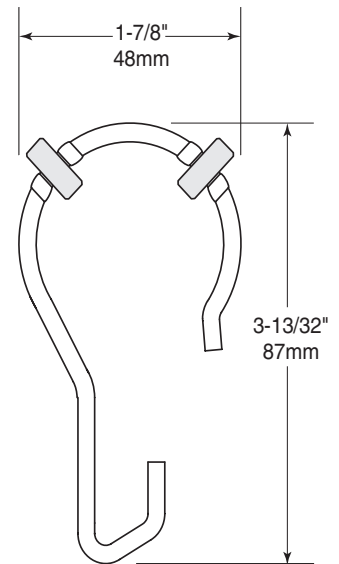

100-CH
Chrome-Plated Steel

100-CHSS
Stainless Steel

100-CHNR
Chrome-Plated Steel
with nylon rollers

CONSTRUCTION:

Type-304 0.109" (2mm) diameter stainless steel or chrome-plated

INSTALLATION:

Hooks snap open or come permanently open to allow placement on a 1" (25mm) or 1-1/4" (32mm) diameter shower curtain rods. Recommended for use with Gamco Models SR-100, SR-125.

Shower Curtain Hook shall be Model _____ (insert model number) of Gamco Commercial Restroom Accessories, A Division of Bobrick, Durant, OK