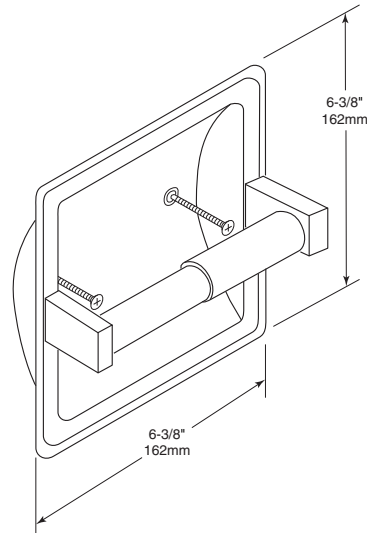

**OPTIONS:** *add suffix:*

- FS surface-mounted
- SF satin-finish

**Rough Wall Opening**  
5-1/4" (133mm) Wide  
5-1/4" (133mm) High  
2-1/2" (63mm) minimum  
recessed depth

**CONSTRUCTION:**

Polished stainless steel. Chrome roller. Mounting screws included.

**CAPACITY:**

Holds standard core toilet tissue roll up to 5-1/4" (133mm) diameter.

**INSTALLATION:**

Cut out wall opening 5-1/4" x 5-1/4" x 2" (133 x 133 x 51mm) depth. If wood blocking is available, install recess shell into opening using 2- #8 x 1-1/4" (32mm) flathead stainless steel screws provided.

**Recessed Toilet Tissue Holder shall be Model 212 of Gamco Commercial Restroom Accessories, A Division of Bobrick, Durant, OK**