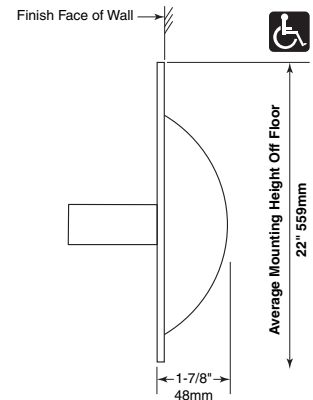

**OPTIONS:** *add suffix:*

- FS surface-mounted
- SF satin-finish

**Rough Wall Opening**  
5-1/4" (133mm) Wide  
5-1/4" (133mm) High  
2-1/2" (63mm) minimum  
recessed depth

**CONSTRUCTION:**

Polished stainless steel. Chrome roller. Mounting screws included.

**CAPACITY:**

Holds standard core toilet tissue roll up to 5-1/4" (133mm) diameter.

**INSTALLATION:**

Cut out wall opening 5-1/4" x 5-1/4" x 2" (133 x 133 x 51mm) depth. If wood blocking is available, install recess shell into opening using 2- #8 x 1-1/4" (32mm) flathead stainless steel screws provided.