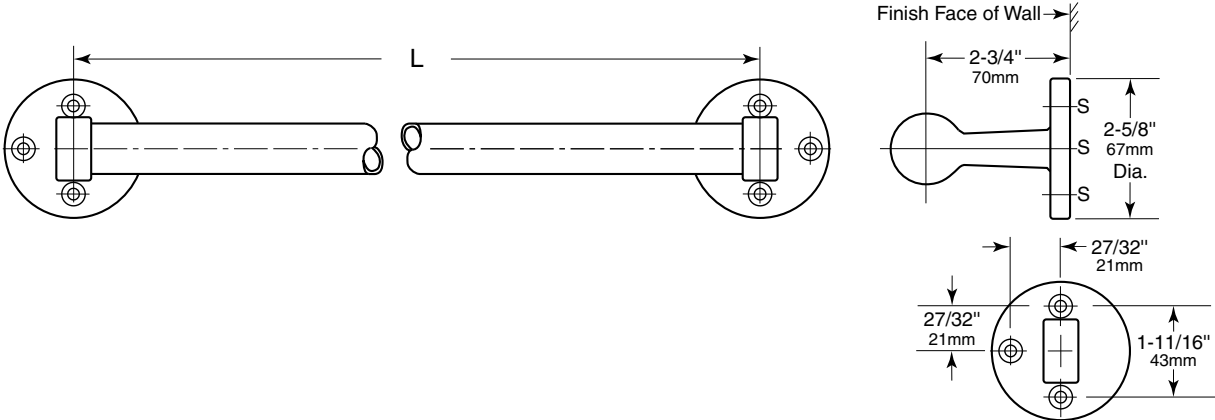

HEAVY DUTY TOWEL BAR

TB SERIES

TB-1 for 12" (305mm) towel bar
 TB-2 for 18" (457mm) towel bar
 TB-3 for 24" (609mm) towel bar
 TB-4 for 30" (762mm) towel bar

CONSTRUCTION:

Bar fabricated of 18-gauge (1.2mm) type 304 stainless tubing with satin-finish and having 1" (25mm) diameter. Heavy satin chrome solid brass posts provided with mounting.

Towel Bar shall be Model _____ (insert model number) of Gamco Commercial Restroom Accessories, A Division of Bobrick, One Gamco Place, Durant, OK