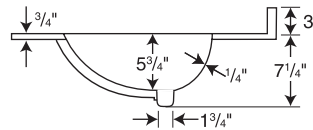

○ Drill Points ● Pre-drilled

Capacity:  
 1-3/4 gallons  
 to overflow

**SPECIFICATIONS**

**Ellipse 22" Double Bowl Vanity Tops**

Model	Part	Nominal Dimensions	Ship Wt. Lb.	Ship FedEx	Carton Dims. In.	Cu. Ft.
VT2B2261	VT022612B	22" D x 61" W	47	-	63 x 27 x 13	12.80