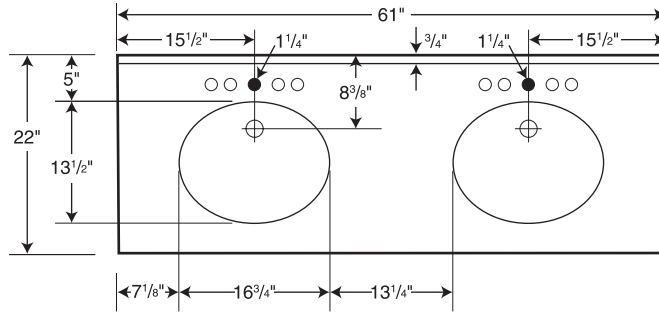

○ Drill Points ● Pre-drilled

Capacity:  
 1-3/4 gallons  
 to overflow

**SPECIFICATIONS**

**Ellipse 22" Double Bowl Vanity Tops**

Model	Part	Nominal Dimensions	Ship Wt. Lb.	Ship FedEx	Carton Dims. In.	Cu. Ft.
VT2B2261	VT022612B	22" D x 61" W	47	-	63 x 27 x 13	12.80

Includes: One compression-molded vanity top with overflow, integral bowl, back splash and installation instructions.

Packaging: Each unit is packed in a rectangular carton.

**ACCESSORIES**

- Optional VT22SS Side Splash available (See page 115)
- Optional Front and Side Apron available (See page 115)