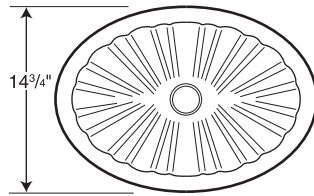

**Islandia**

Soft petal-textured surface for high design appeal

Capacity: 1-1/4 gallons to overflow

**Hilo**

Clean-lined, European styling

**SPECIFICATIONS**

**Islandia and Hilo Vanity Bowls**

Model	Part	Nominal Dimensions	Ship Wt. Lb.	Ship FedEx	Carton Dims. In.	Cu. Ft.
<b>Islandia</b>						
TRI-1815IS	TR01815IS	14-3/4" D x 18-1/16" W x 6" H	14	FedEx	22 x 19 x 9	2.18
<b>Hilo</b>						
TRI-1815HL	TR01815HL	14-3/4" D x 18-1/16" W x 6" H	14	FedEx	22 x 19 x 9	2.18