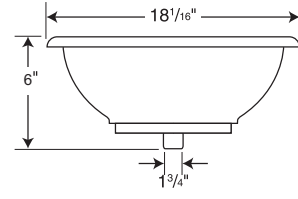

**Islandia**

Soft petal-textured surface for high design appeal

Capacity: 1-1/4 gallons to overflow

**Hilo**

Clean-lined, European styling

**SPECIFICATIONS**

**Islandia and Hilo Vanity Bowls**

Model	Part	Nominal Dimensions	Ship Wt. Lb.	Ship FedEx	Carton Dims. In.	Cu. Ft.
<b>Islandia</b>						
TRI-1815IS	TR01815IS	14-3/4" D x 18-1/16" W x 6" H	14	FedEx	22 x 19 x 9	2.18
<b>Hilo</b>						
TRI-1815HL	TR01815HL	14-3/4" D x 18-1/16" W x 6" H	14	FedEx	22 x 19 x 9	2.18