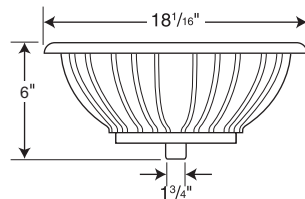

**FEATURES**

- Reinforced solid surface means color and texture run all the way through and cannot wear away.
- Coordinates with other Swanstone products.
- The bowl can be installed as a drop-in or an undermount vanity bowl.
- Chemical resistant—acetone will not harm.
- Make-up and hair-dye can be buffed with household cleansers.
- Heat, stain and scratch resistant for lasting beauty.
- ADA-compliant when installed to ADA guidelines.

**Islandia**

Soft petal-textured surface for high design appeal

Capacity: 1-1/4 gallons to overflow

**Hilo**

Clean-lined, European styling

**SPECIFICATIONS**

**Islandia and Hilo Vanity Bowls**

Model	Part	Nominal Dimensions	Ship Wt. Lb.	Ship FedEx	Carton Dims. In.	Cu. Ft.
<b>Islandia</b>						
TRI-1815IS	TR01815IS	14-3/4" D x 18-1/16" W x 6" H	14	FedEx	22 x 19 x 9	2.18
<b>Hilo</b>						
TRI-1815HL	TR01815HL	14-3/4" D x 18-1/16" W x 6" H	14	FedEx	22 x 19 x 9	2.18