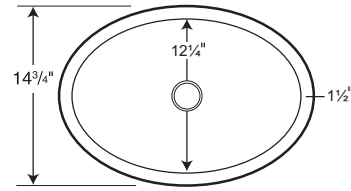

**Islandia**

Soft petal-textured surface for high design appeal

Capacity: 1-1/4 gallons to overflow

**Hilo**

Clean-lined, European styling

**SPECIFICATIONS**

**Islandia and Hilo Vanity Bowls**

Model	Part	Nominal Dimensions	Ship Wt. Lb.	Ship FedEx	Carton Dims. In.	Cu. Ft.
<b>Islandia</b>						
TRI-1815IS	TR01815IS	14-3/4" D x 18-1/16" W x 6" H	14	FedEx	22 x 19 x 9	2.18
<b>Hilo</b>						
TRI-1815HL	TR01815HL	14-3/4" D x 18-1/16" W x 6" H	14	FedEx	22 x 19 x 9	2.18