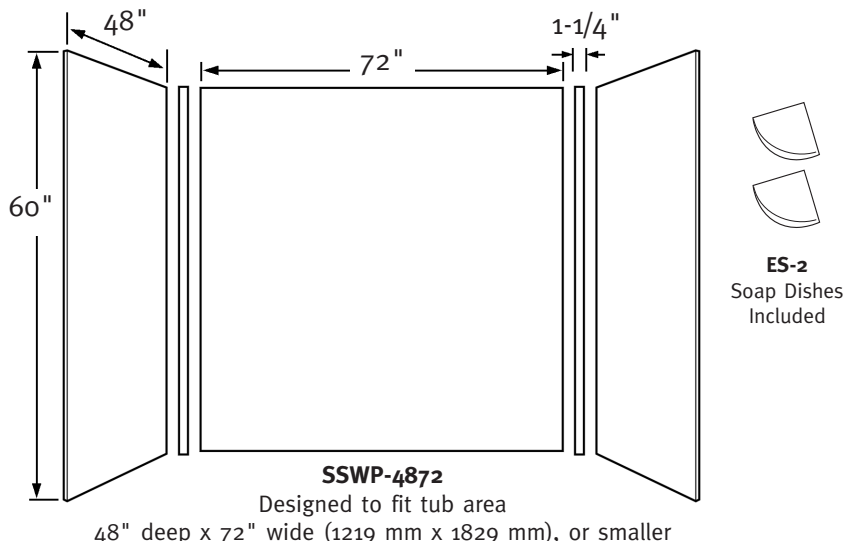

SPECIFICATIONS

SSWP-4872 Whirlpool Tub 3-Panel Wall Kit

Model	Part	Tub Area Designed To Fit	Ship Wt. Lb.	Ship FedEx	Carton Dims. In.	Cu. Ft.
SSWP-4872	SS04872WP	48" D x 72" W (1219 mm x 1829 mm) (or smaller)	214	–	75 x 62 x 3	6.64

Kit Includes: One flat back panel, two flat side panels, two corner moldings, two soap dishes and installation materials.

Packaging: Each kit is packed in a flat, rectangular carton.

ACCESSORIES

See pages 59-60 for complete listing of all wall accessories.