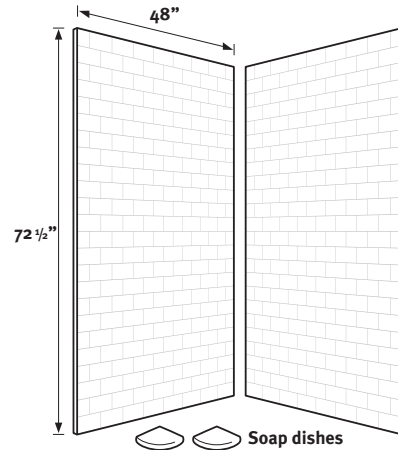

**FEATURES**

- Classic look of 3 x 6-inch subway tile provides timeless elegance for your bath.
- No grout to maintain; will not mold or mildew.
- Ideal for remodeling; easier to install than tile—panels glue up over existing surface.
- Coordinates with other Swanstone bath products.
- Heat resistant—walls can handle steamer units.
- Compression molding means superior durability.

**Model STMK 72-48NEO**  
Designed to fit base areas  
48" deep or smaller x 48" wide x 72" high

**SPECIFICATIONS**

**STMK72-48NEO Swanstone Subway Tile Shower Wall Kit**

| Model        | Part        | Base Area<br>Designed To Fit  | Ship<br>Wt. Lb. | Ship<br>FedEx | Carton<br>Dims. In. | Cu. Ft. |
|--------------|-------------|---|-----------------|---------------|---------------------|---------|
| STMK72-48NEO | STMK7248NEO | 48"D* x 48"W x 72-1/2"H<br>(1219 mm x 1219 mm x 1829 mm)<br>(*or smaller) | 191             | -             | 54 x 4 x 78         | 9.6     |

Kit Includes: Two side panels, two corner soap dishes and installation materials.  
Packaging: Each kit is packed in an individual carton.

**ACCESSORIES**

See pages 59-60 for complete listing of all wall accessories.