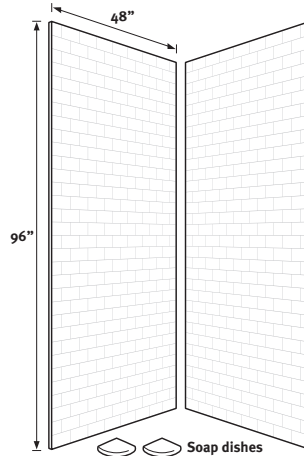

**FEATURES**

- Classic look of 3 x 6-inch subway tile provides timeless elegance for your bath.
- No grout to maintain; will not mold or mildew.
- Ideal for remodeling; easier to install than tile—panels glue up over existing surface.
- Coordinates with other Swanstone bath products.
- Heat resistant—walls can handle steamer units.
- Compression molding means superior durability.