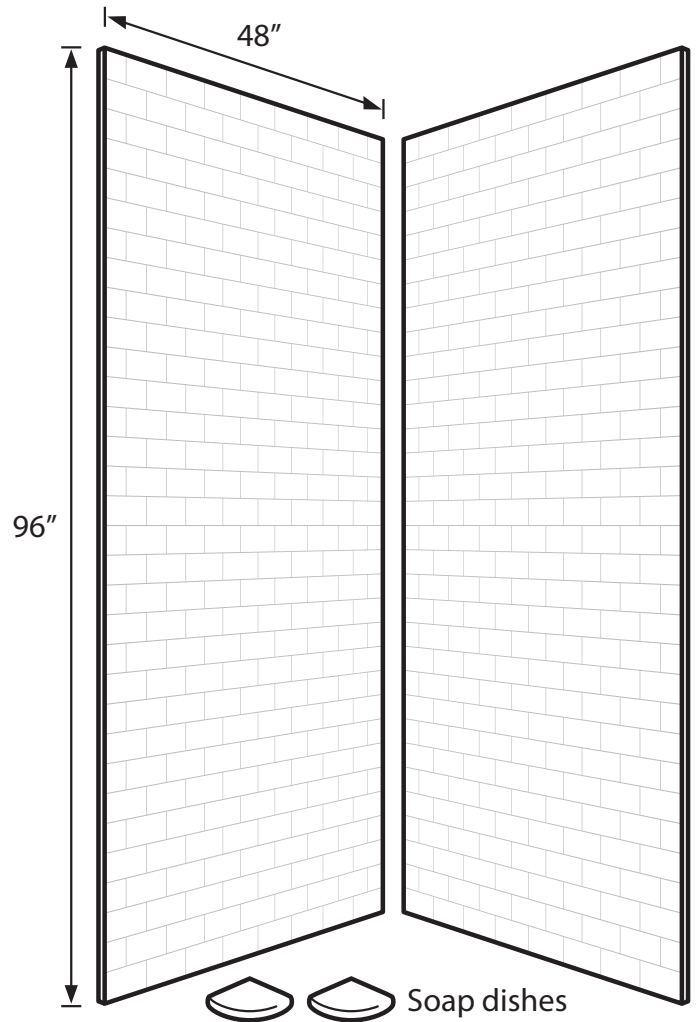

48" NEO Angle Subway Tile Wall Kits

Model STMK 72-48NEO

Model STMK 96-48NEO