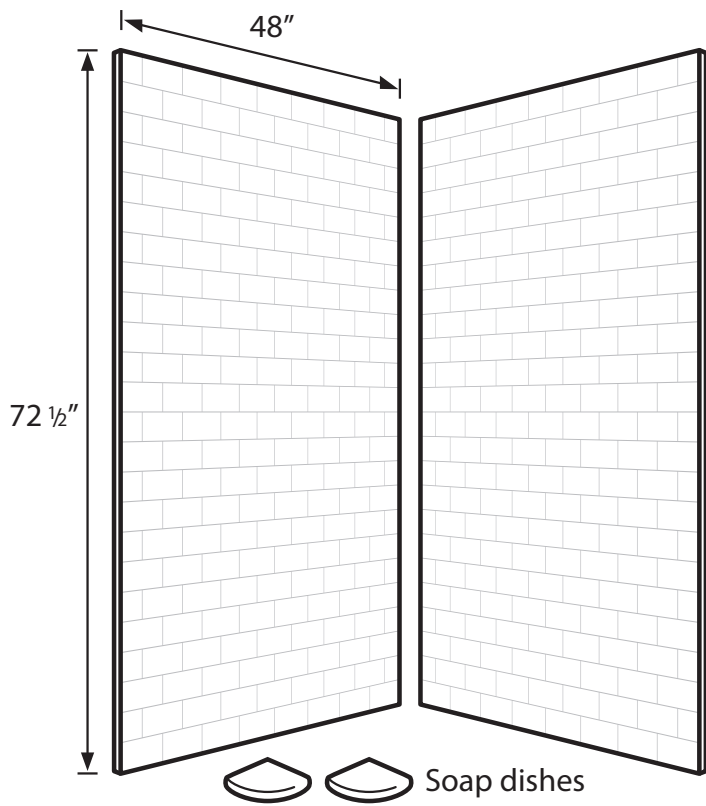

48" NEO Angle Subway Tile Wall Kits

Model STMK 72-48NEO

Model STMK 96-48NEO