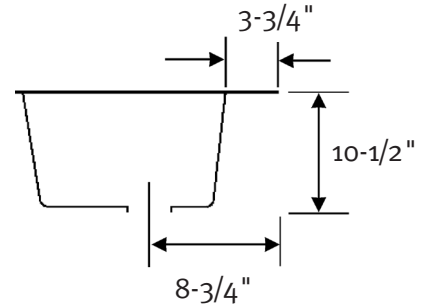

Manufactured from Veritek®
(See page 2 for detailed information.)

WARRANTY
Limited 1-year – Residential
Limited 1-year – Commercial

FEATURES

- Made of sturdy Veritek® with no surface coating to chip or crack.
- Will not mold or mildew.
- Available in solid and aggregate colors.
- Flat deck—allows for a variety of faucet applications (4" and 8" centers marked but not drilled).
- 7-gallon capacity.
- An upgraded countertop laundry tub in a compact size.
- Drain not included.

DIT-S
17-1/4" W x 20" D
(438 mm x 508 mm)
A 14", B 14"

SPECIFICATIONS

DIT-S Single, Self-Rimming Drop-In Laundry Tub

Model	Part	Nominal Dimensions	Ship Wt. Lb.	Ship FedEx	Carton Dims. In.	Cu. Ft.
DIT-S	DS20000	17-1/4" W x 20" D (438 mm x 508 mm)	12	FedEx	23 x 22 x 14	4.10

Fits opening of 15-5/8" W x 18-5/8" D (403 mm x 473 mm)

DIT-S-6pk	DI2000006	17-1/4" W x 20" D	66	FedEx	28 x 23 x 20	7.46
-----------	-----------	-------------------	----	-------	--------------	------

DIT-S Includes: One single tub with hardware for countertop attachment.