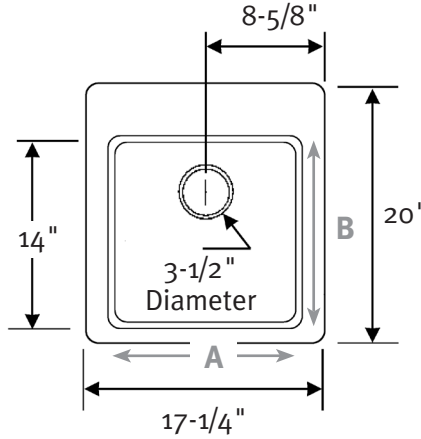

Manufactured from Veritek®
(See page 2 for detailed information.)

WARRANTY
Limited 1-year – Residential
Limited 1-year – Commercial

FEATURES

- Made of sturdy Veritek® with no surface coating to chip or crack.
- Will not mold or mildew.
- Available in solid and aggregate colors.
- Flat deck—allows for a variety of faucet applications (4" and 8" centers marked but not drilled).
- 7-gallon capacity.
- An upgraded countertop laundry tub in a compact size.
- Drain not included.

DIT-S
17-1/4" W x 20" D
(438 mm x 508 mm)
A 14", B 14"

SPECIFICATIONS

DIT-S Single, Self-Rimming Drop-In Laundry Tub

Model	Part	Nominal Dimensions	Ship Wt. Lb.	Ship FedEx	Carton Dims. In.	Cu. Ft.
DIT-S	DS20000	17-1/4" W x 20" D (438 mm x 508 mm)	12	FedEx	23 x 22 x 14	4.10

Fits opening of 15-5/8" W x 18-5/8" D (403 mm x 473 mm)

DIT-S-6pk	DI2000006	17-1/4" W x 20" D	66	FedEx	28 x 23 x 20	7.46
-----------	-----------	-------------------	----	-------	--------------	------

DIT-S Includes: One single tub with hardware for countertop attachment.