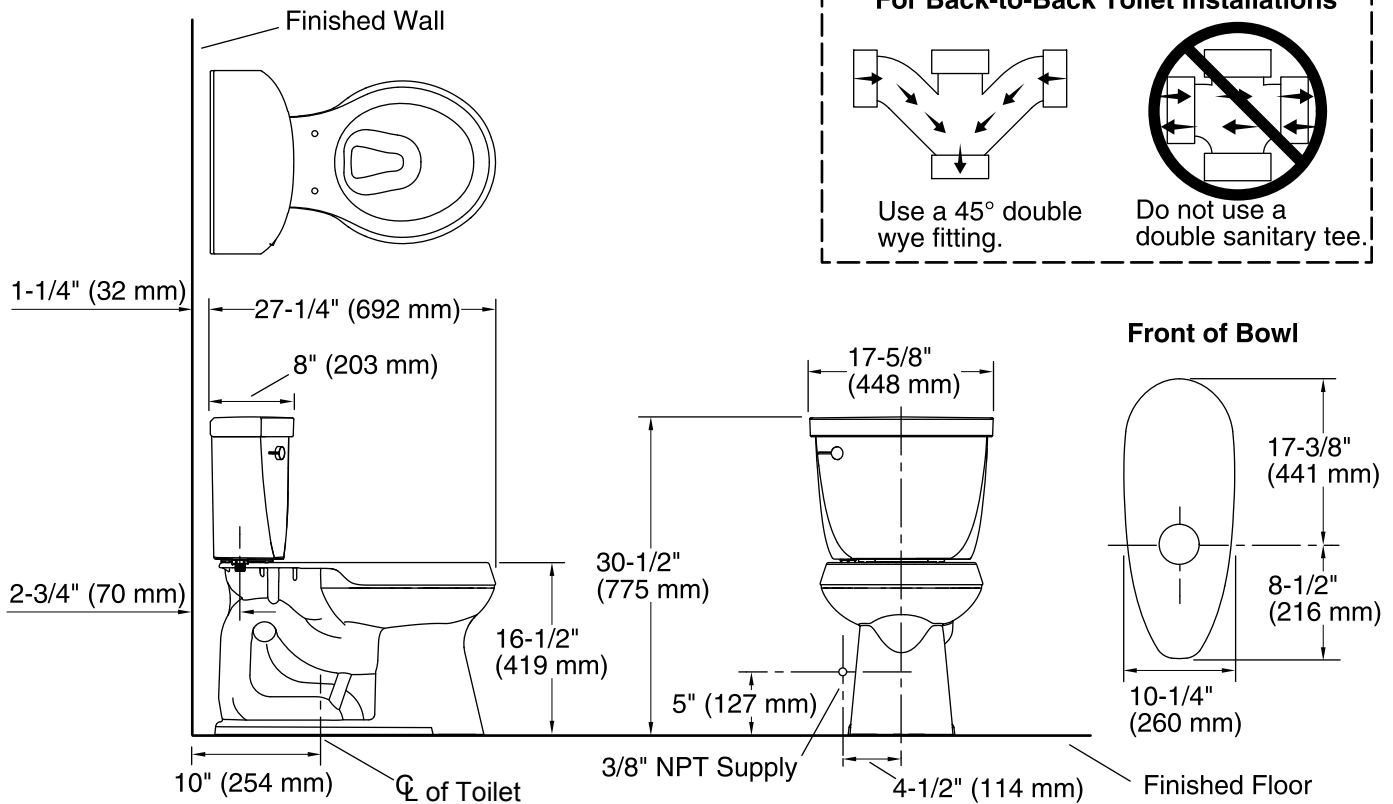

Features

- Vitreous china.
- Two-piece toilet.
- Comfort Height® Round-front bowl.
- AquaPiston® flushing system.
- Includes left-hand polished chrome trip lever.
- 1.28 gpf (4.8 lpf).
- 2-1/8" (54 mm) fully glazed trapway.
- 10" (254 mm) rough-in.
- Less seat and supply.
- 11" (279 mm) x 8-3/4" (222 mm) water area.
- 27-1/4" (692 mm) x 17-5/8" (448 mm) x 30-1/2" (775 mm).
- Floor mount / Floor outlet.

Technical Information

All product dimensions are nominal.

Toilet type:	Two-piece
Bowl shape:	Round front
Flush type:	AquaPiston
Trap passageway:	2-1/8" (54 mm)
Water Consumption	
Full:	1.28 gpf (4.8 lpf)
Water surface size:	11" x 8-3/4" (279 mm x 222 mm)
Rim to water surface:	5-1/4" (133 mm)
Rough-in:	10" (254 mm)
Seat-mounting holes:	5-1/2" (140 mm)

Notes

Install this product according to the installation guide.

For back-to-back toilet installations: Use only a 45° double wye fitting.