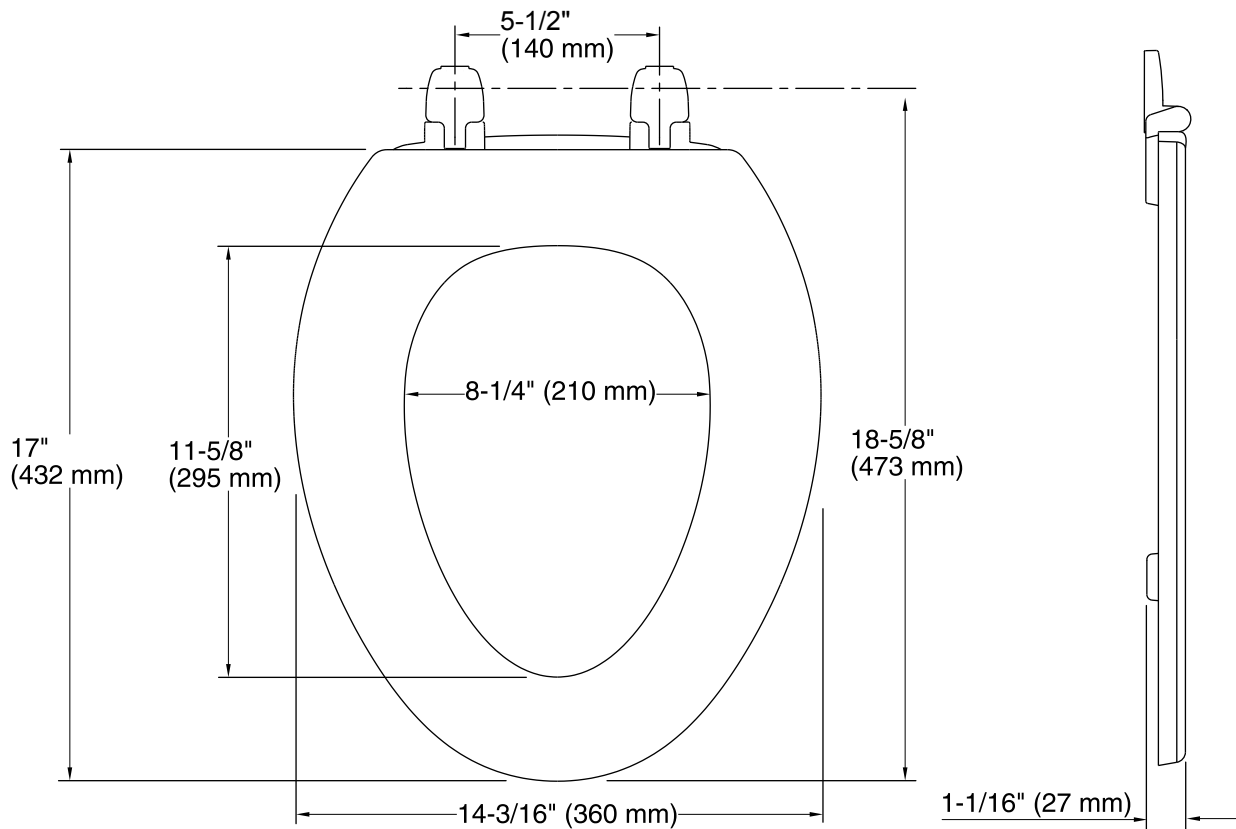

Features

- Molded wood.
- With lid.
- Elongated closed-front seat.
- Versatile design that complements the design lines of many toilets.

Codes/Standards

IAPMO/ANSI Z124.5

KOHLER® One-Year Limited Warranty

See website for detailed warranty information.

Available Color/Finishes

Color tiles intended for reference only.

Color	Code	Description
	0	White
	HW1	Honed White
	96	Biscuit
	47	Almond

Technical Information

All product dimensions are nominal.

Seat shape type: Elongated

Seat front type: Closed front

Seat-mounting holes: 5-1/2" (140 mm)

Notes

Install this product according to the installation guide.