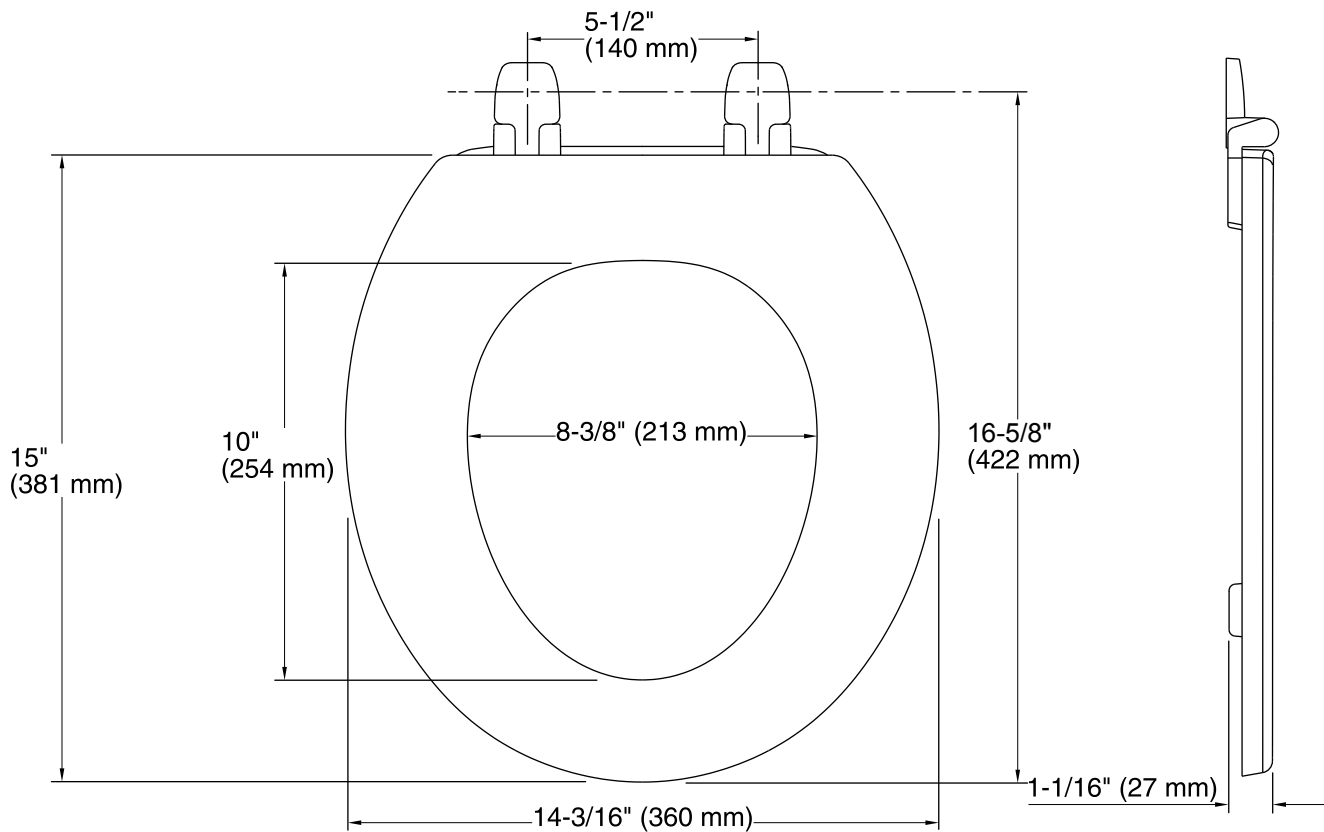

### Technical Information

All product dimensions are nominal.

Seat shape type: Round

Seat front type: Closed front

Seat-mounting holes: 5-1/2" (140 mm)