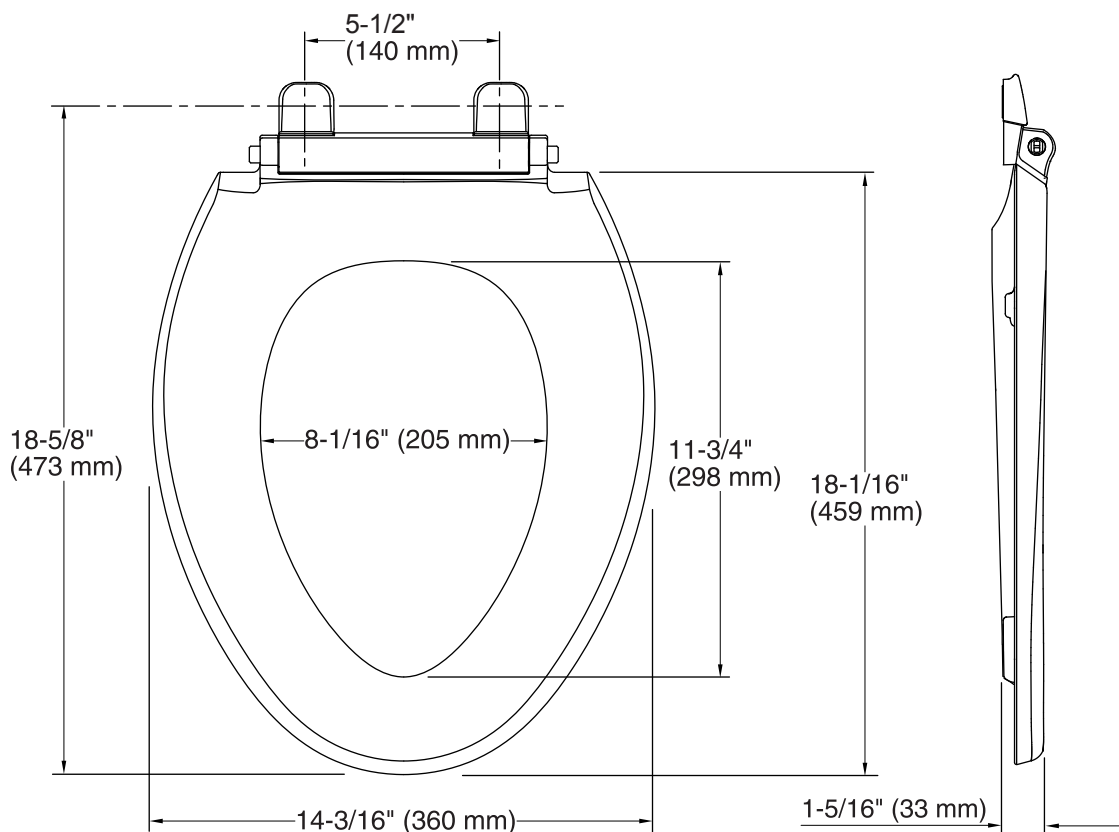

Grip-tight Glenbury™ Q3™ Toilet Seat K-4733

Features

- Solid polypropylene plastic.
- Elongated closed-front seat.
- Contoured seat for user comfort.
- Quiet-Close™ lid and ring prevents slamming.
- Quick-Release™ hinge caps snap open and seat pulls forward for removal.
- Quick-Attach™ stainless steel fastener allows for top-mount screwdriver only install.
- Grip-tight bumpers hold seat firmly in place.

Technical Information

All product dimensions are nominal.

- Seat shape type: Elongated
Seat front type: Closed front
Seat hinge type: Quick-Attach®, Quiet-Close™, Quick-Release™
Seat-mounting holes: 5-1/2" (140 mm)