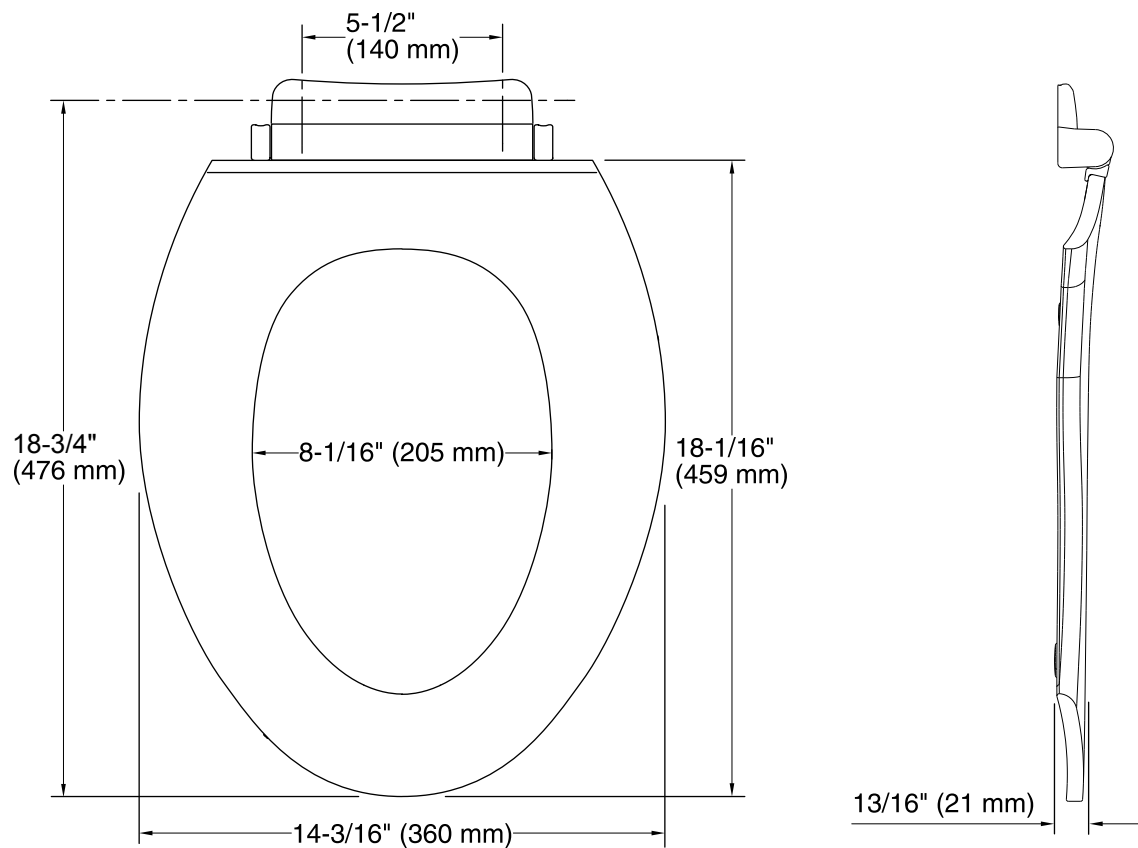

Technical Information

All product dimensions are nominal.

Seat shape type: Elongated
Seat front type: Closed front
Seat hinge type: Quiet-Close™, Quick-Release™
Seat-mounting holes: 5-1/2" (140 mm)

Notes