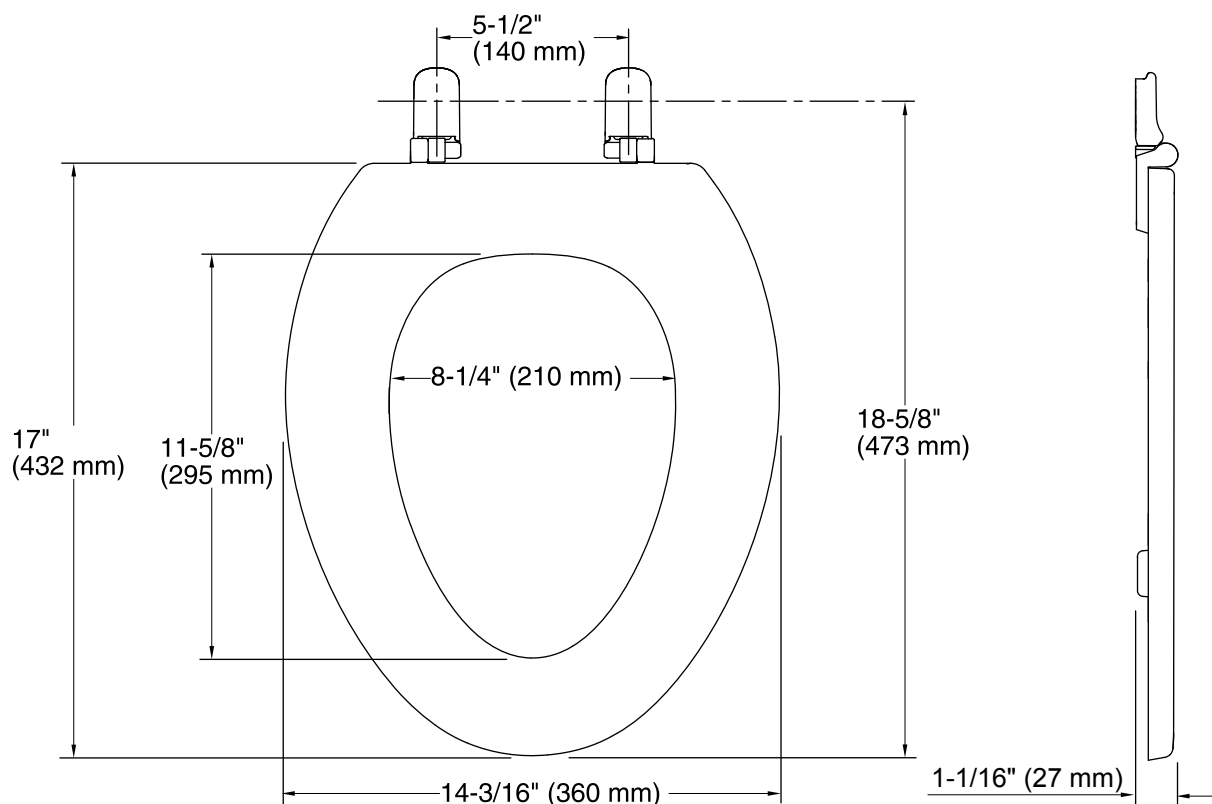

### Technical Information

All product dimensions are nominal.

Seat shape type: Elongated

Seat front type: Closed front

Seat hinge type: Quick-Attach®, Quick-Release™

Seat-mounting holes: 5-1/2" (140 mm)