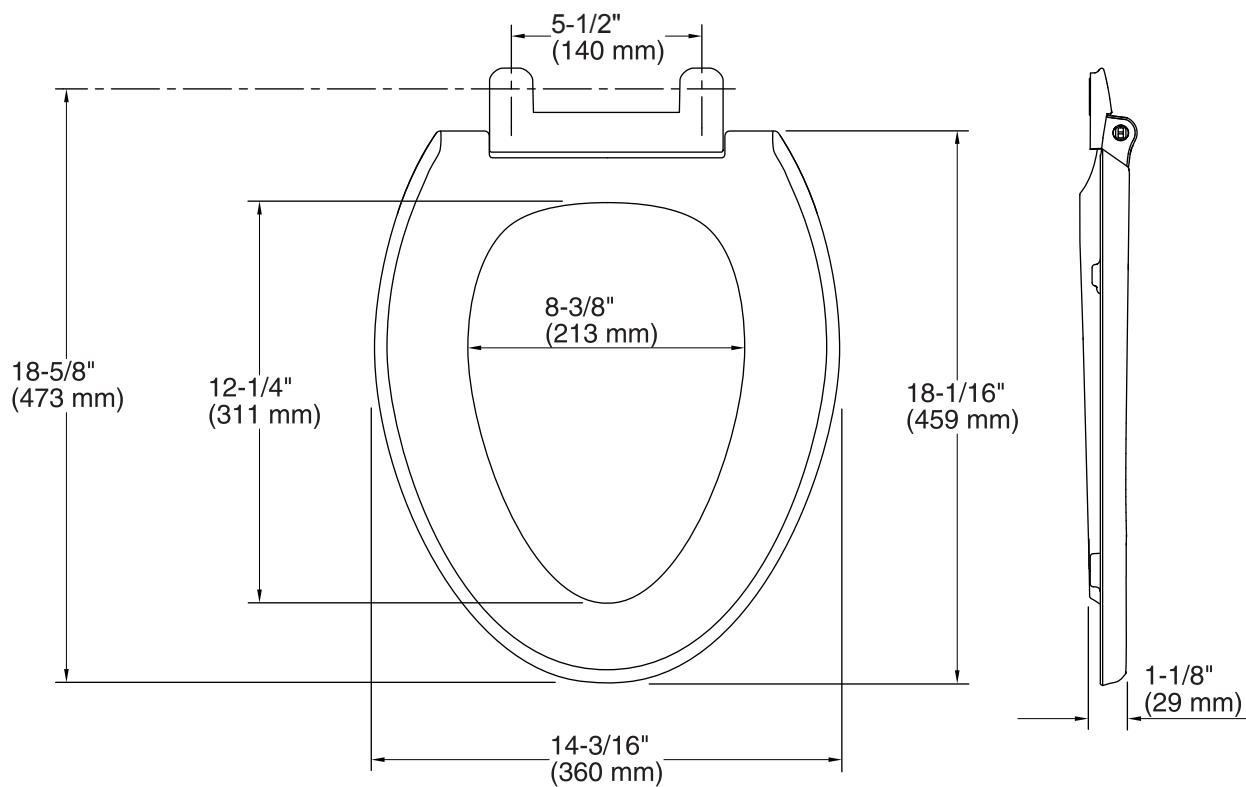

### Technical Information

All product dimensions are nominal.

Seat shape type: Elongated

Seat front type: Closed front

Seat hinge type: Quick-Attach®, Quick-Release™, Quiet-Close™

Seat-mounting holes: 5-1/2" (140 mm)