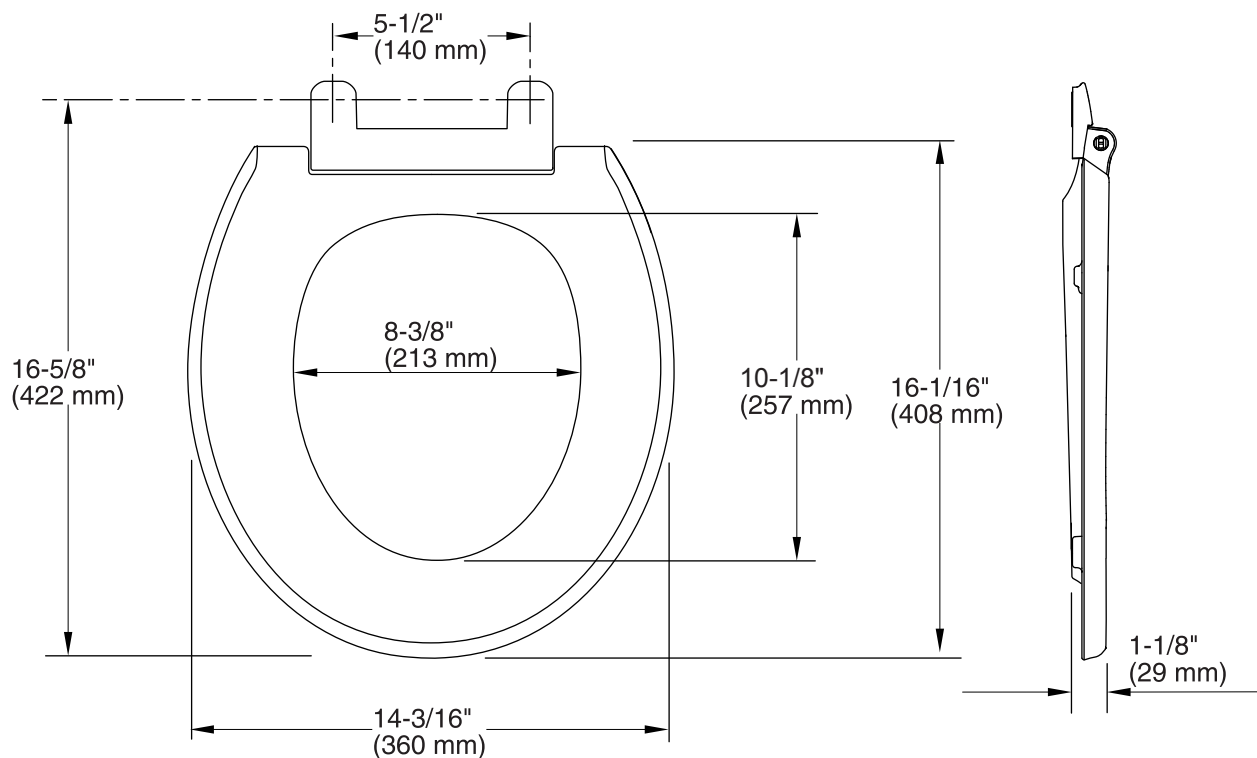

Technical Information

All product dimensions are nominal.

Seat shape type: Round

Seat front type: Open front

Seat hinge type: Quiet-Close™, Quick-Release™, Quick-Attach®

Seat-mounting holes: 5-1/2" (140 mm)

Notes

Install this product according to the installation guide.

Requires four AA batteries, not included.