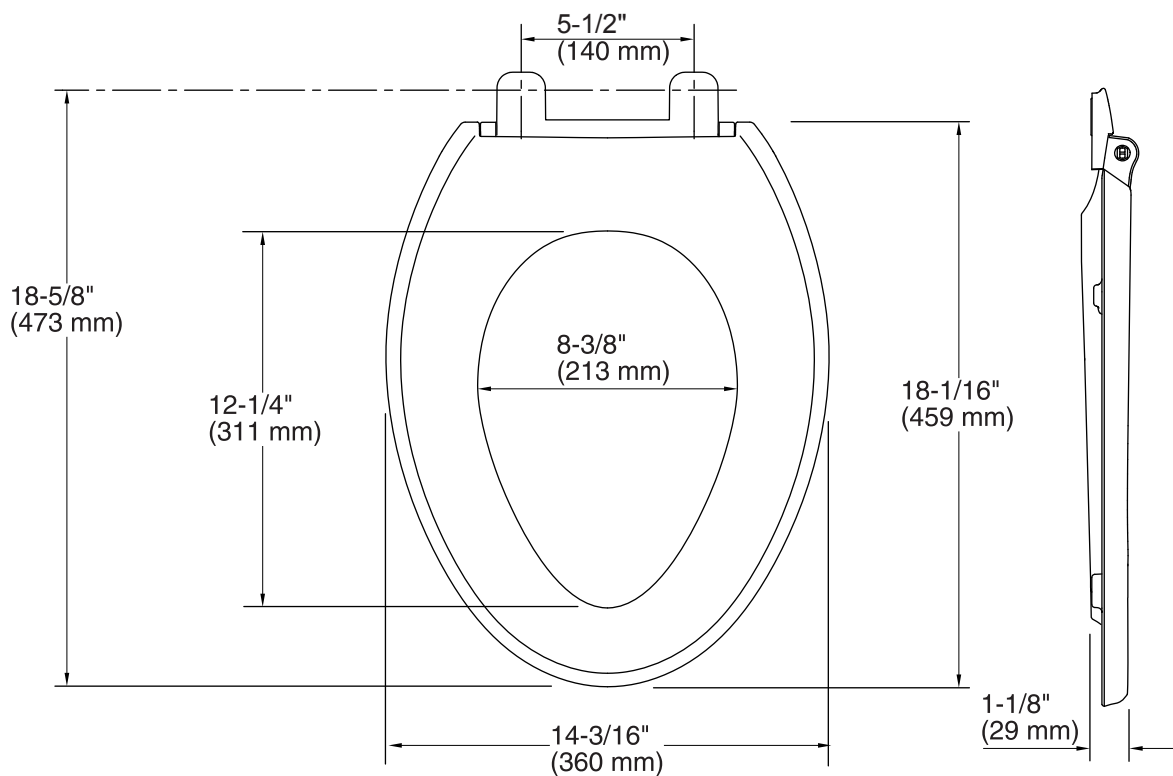

Technical Information

All product dimensions are nominal.

Seat shape type: Elongated
Seat front type: Closed front
Seat hinge type: Quick-Attach®, Quiet-Close™,
Quick-Release™
Seat-mounting holes: 5-1/2" (140 mm)

Notes

Install this product according to the installation guide.

Requires four AA batteries, not included.