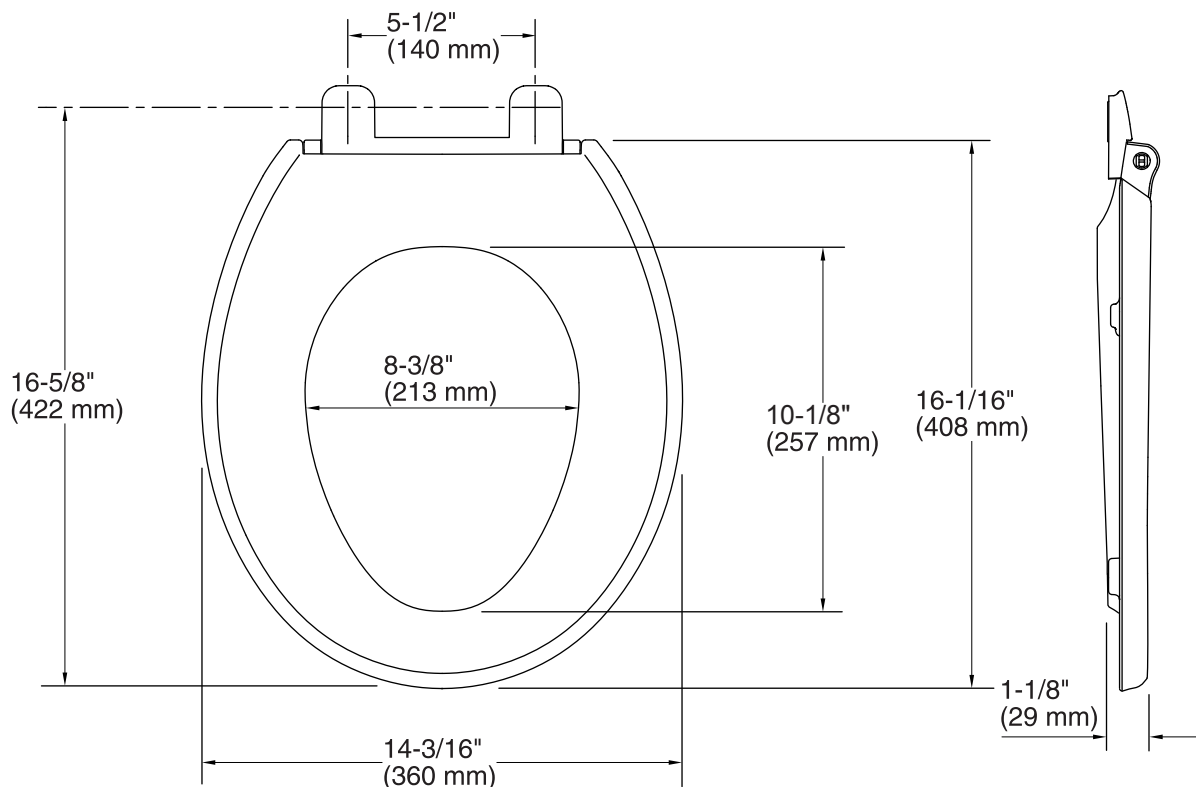

Reveal® Nightlight Q3™

Round-Front Toilet Seat
K-5639

Features

- Dual LED Lighting - Guide and Task lighting that illuminates tank and bowl.
- Battery Operated - No cords required (Up to 6 months of battery life).
- Illumination Cycle - Automatic 7-hour nightlight.
- Overhanging Lid for clean and sleek design.
- Quiet-Close technology prevents seat from slamming.
- Grip-Tight Bumpers add stability and prevent shifting.
- Quick-Release functionality allows the seat to be removed quickly for easy cleaning.
- Quick-Attach hardware speeds up installation and provides tight, secure fit.
- Offered in a wide range of colors to let you create a cohesive bathroom design.

Technical Information

All product dimensions are nominal.

Seat shape type: Round

Seat front type: Closed front

Seat-mounting holes: 5-1/2" (140 mm)

Notes

Install this product according to the installation guide.