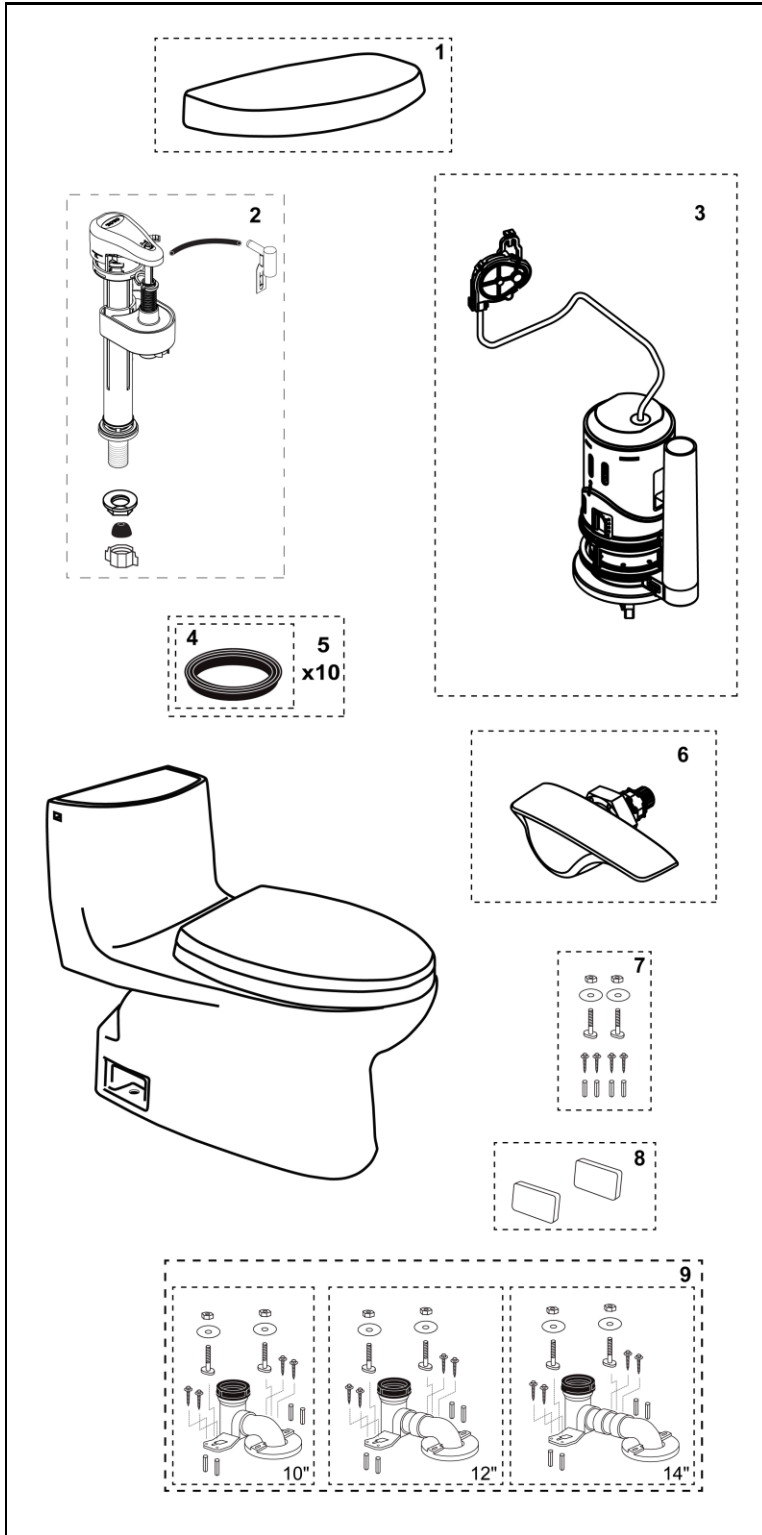

MS614114CUF & MS614114CUFG

MS614114CUF
CST614CUF

MS614114CUFG
CST614CUFG
CST614CUFGT20

Carlyle® II 1G™ 1.0Gpf Toilet, Elongated, Tornado Flush™, Unifit Rough-In, Universal Height, (including CeFIONtect™)

Item	Part	Description
1	TCU604CRE#01	Tank Lid - Cotton
	TCU604CRE#03	Tank Lid - Bone
	TCU604CRE#11	Tank Lid - Colonial White
	TCU604CRE#12	Tank Lid - Sedona Beige
	TCU604CRE#51	Tank Lid - Ebony
2	TSU51A	Fill Valve
3	THU421-A	Flush Tower Valve
4	9BU002E	Flush Valve Gasket (1 piece)
5	THU097	Flush Valve Gasket (10 pieces)
6	THU422#CP	Trip Lever Handle - Chrome Plated
7	THU020	UniFit Mounting Set
8	TCU884CV#01	Side Plates w/ Velcro Tape - Cotton
	TCU884CV#03	Side Plates w/ Velcro Tape - Bone
	TCU884CV#11	Side Plates w/ Velcro Tape - Colonial White
	TCU884CV#12	Side Plates w/ Velcro Tape - Sedona Beige
	TCU884CV#51	Side Plates w/ Velcro Tape - Ebony
9	TSU01W.10R	UniFit - 10" Rough-in
	TSU01W.12R	UniFit - 12" Rough-in
	TSU01W.14R	UniFit - 14" Rough-in

Note:

Product Number Explanations

One-piece Toilet

(MS) Toilet & Seat Combination
(614) Toilet Model
(114) Seat Model
(C) Tornado Flush™
(U) Ultra Low Volume
(F) Universal Height
(G) CeFIONtect™

Actual Product may vary slightly from illustration.