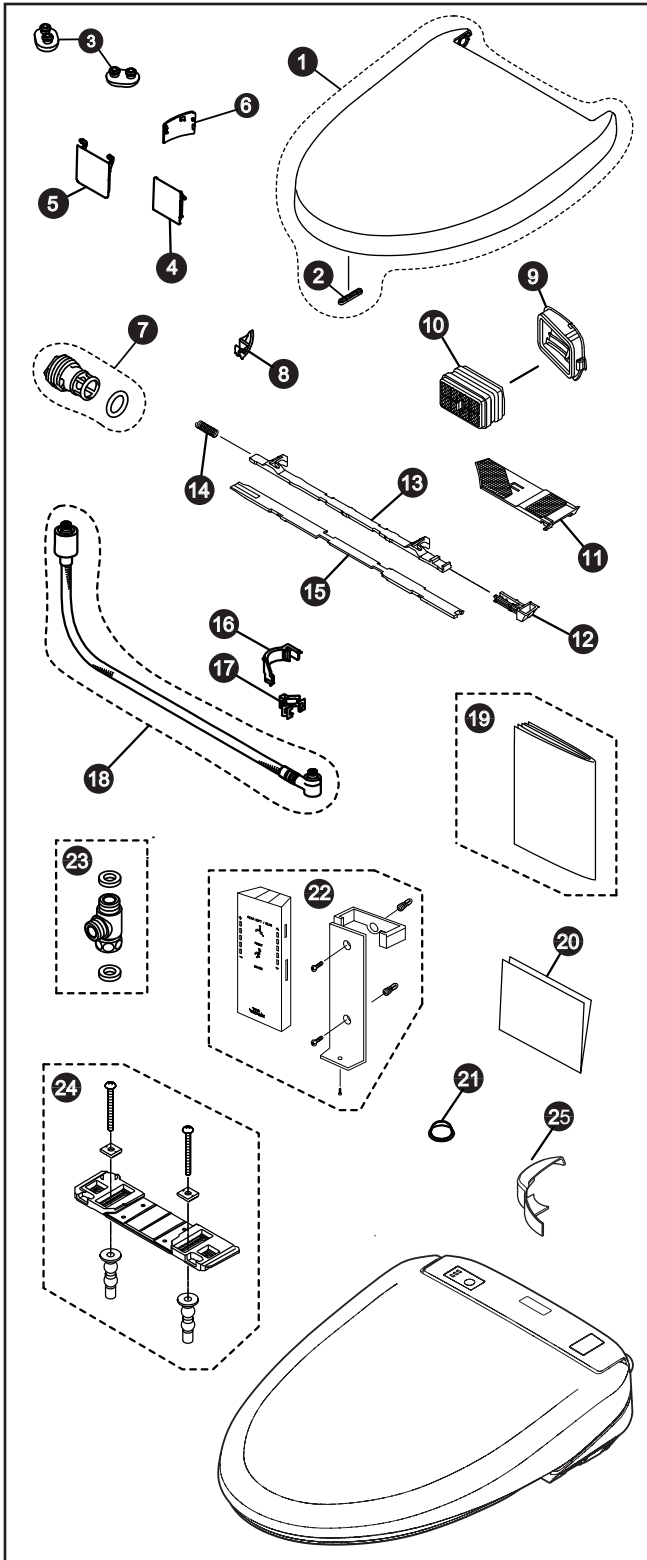

SW574T20/SW584T20

SW574T20 - S300e Connect+
SW584T20 - S350e Connect+

Washlet® S300e/S350e - Connect+

Item	Part	Description
1	THU9414#01	S300e Lid (Elongated) - Cotton White
	THU9412#01	S350e Lid (Elongated) - Cotton White
2	THU9416	Lid Bumper
3	THU9419	Seat Bumper (2)
4	THU9432#01	Dryer Door - Cotton White
5	THU9433#01	Wand Door - Cotton White
6	THU9423#01	Water Drain Cover - Cotton White
7	THU9445	Water Filter Drain Valve
8	THU9471	Cover
9	THU9474	Deodorizer Louver
10	THU9476	Deodorizer Catalyst
11	THU9477	Deodorizer Air Filter
12	THU9478	Lever Switch
13	THU9479	Lever Assembly
14	THU9480	Lever Spring
15	THU9481	Lever Cover
16	THU9862	Water Supply Connection Cover
17	THU9484	Water Supply Connection Clip
18	THU9338	Water Supply Hose
19	THU9486	Instruction Manual Packet
20	THU9866	Installation Manual
21	THU9488	Top Lid Cushion
22	THU9489	S350e Remote Control
	THU9490	S300e Remote Control
23	THU9339	Junction Valve
24	THU9865	Baseplate Assembly
25	THU9863	Hole Cover

Product Number Explanations

Toilet & Seat Combo

(SW) Washlet®
(574) S300e Elongated
(584) S350e Elongated
(T20) Connect+

Colors

(#01) Cotton White